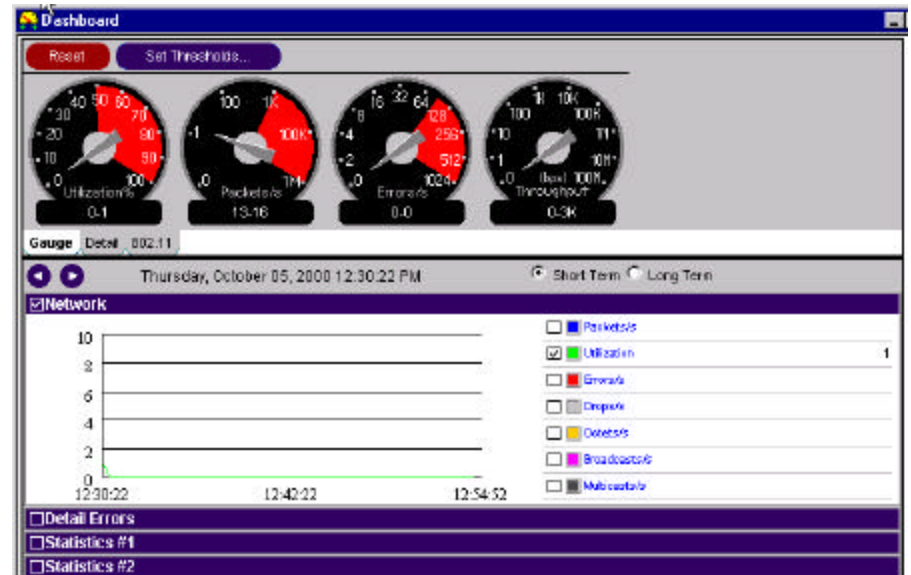

# Sniffer Wireless

- Automatic channel surfing
- 802.11b / 802.11a dashboard tab
- Monitoring host table
- Expert analysis
- Real time & post capture WEP decryption
- Decode display
- Driver support & integration